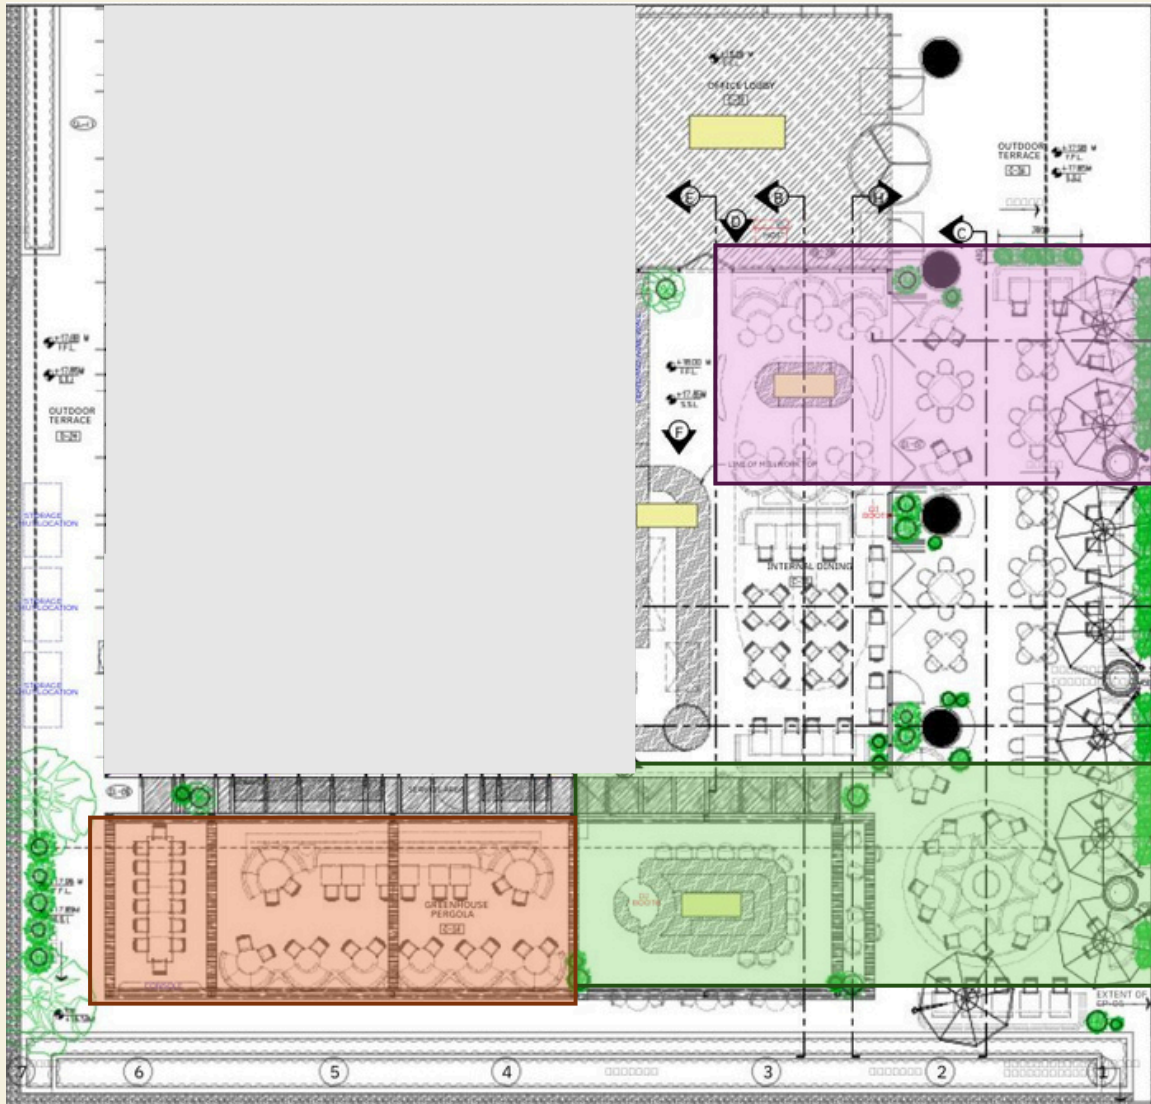

SEMI-EXCLUSIVE ARRANGEMENT IDEAS

Island Bar lounge +
Terrace with Burj
Khalifa view

Lucky Duck Bar
with Tree Terrace

PDR with
Lucky Duck dining
area