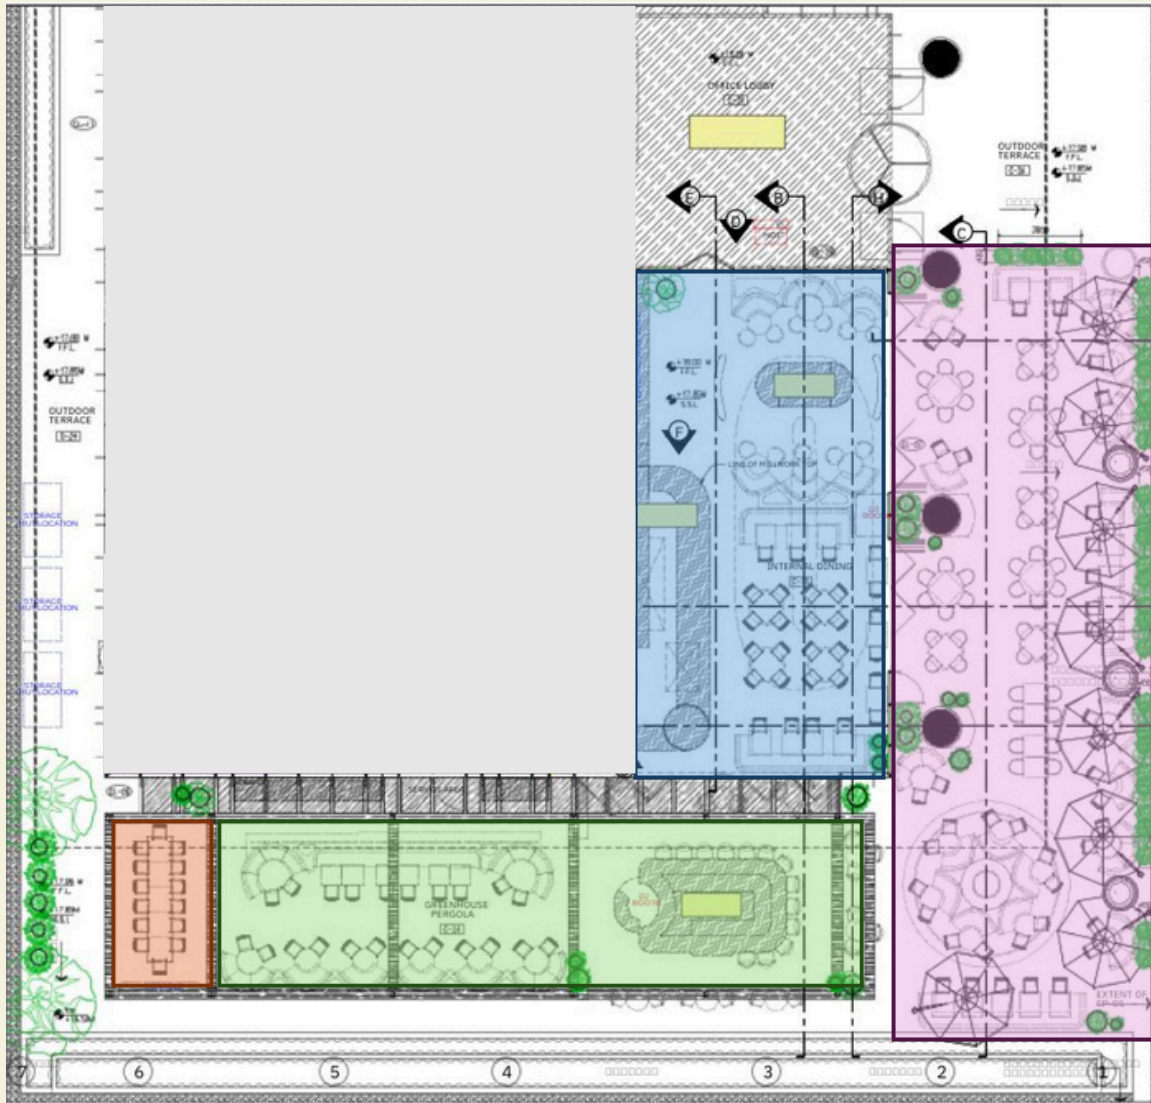

## Celebrate in Style at Duck & Waffle

Exclusive hire of our 10,000 sqm venue offers vibrant spaces, including a radiant dining area, a lush Terrace with Burj views, a transformative Lucky Duck area, and a cozy Private Dining Room. Perfect for making any event unforgettable.

Capacity:

- 301 – 315 seated
- 415 – 505 standing

# FLOORPLAN

- Terrace
- Lucky Duck
- Private Dining Room
- Main Dining Room